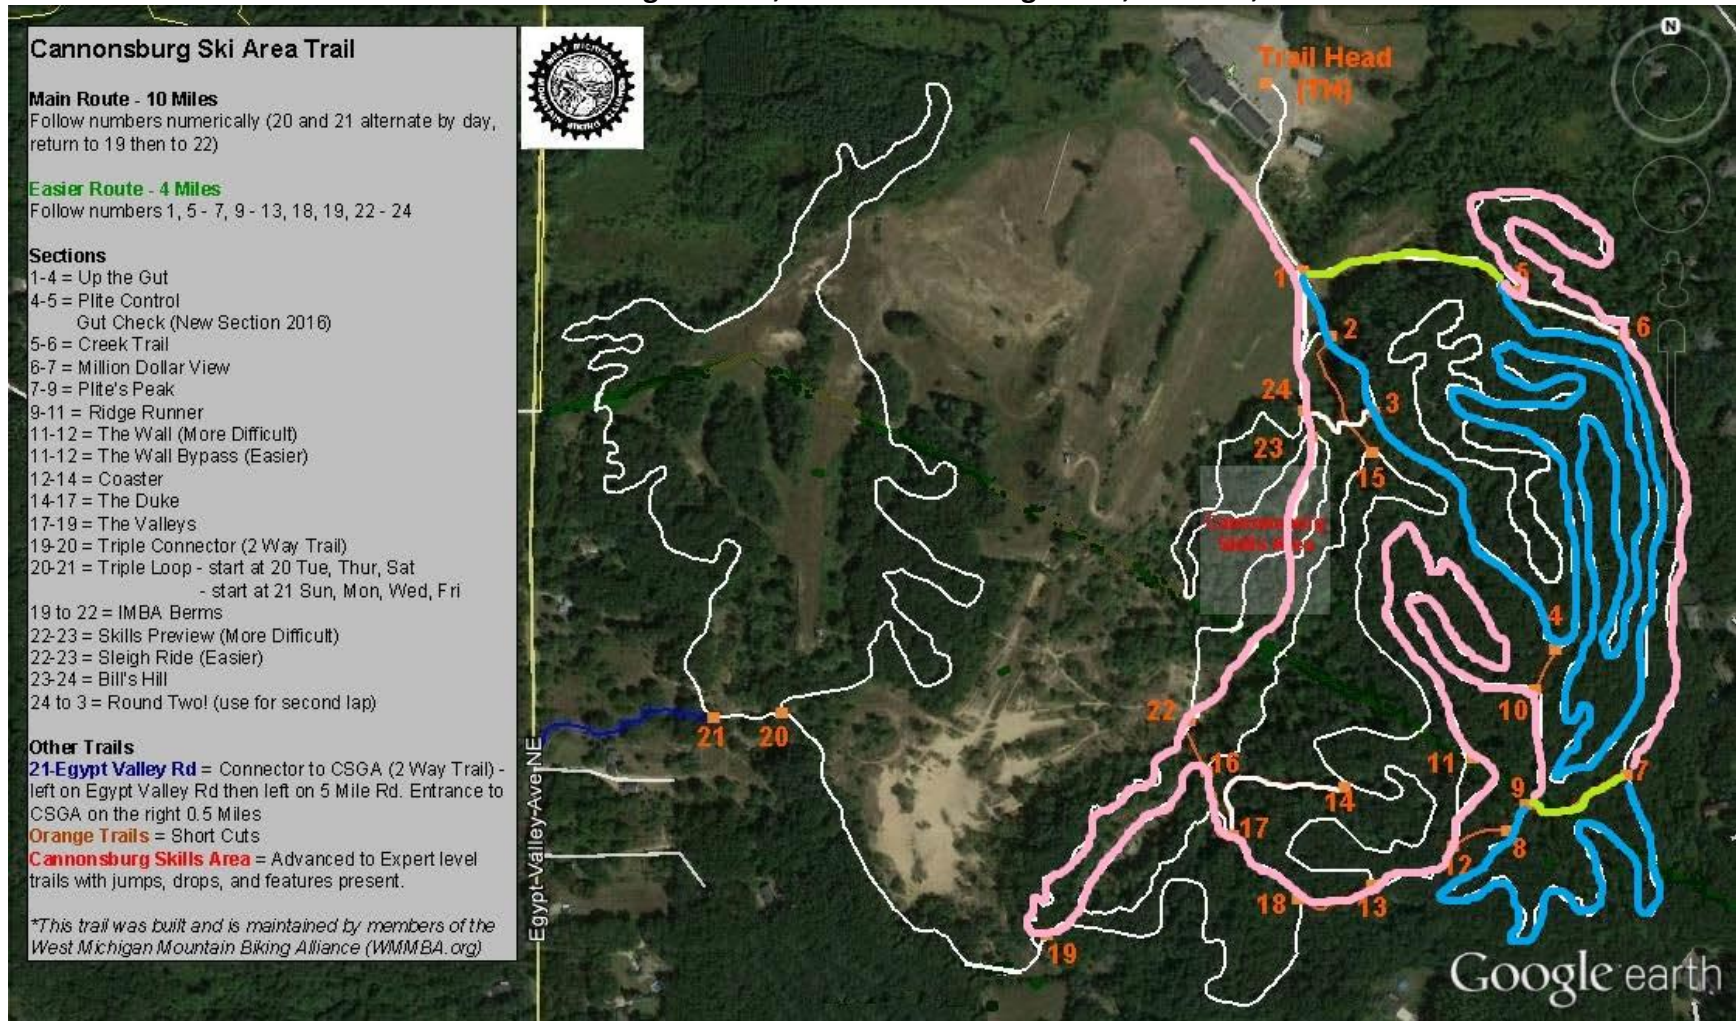

The MiSCA race course at Cannonsburg features twisty single track, open 2 track, sandy sections and challenging climbs. The start and finish is at the ski arena. The advanced race course is 5.5 miles per lap and the novice course is 3 miles per lap.

Location: Cannonsburg Ski Area, 6800 Cannonsburg Rd NE, Belmont, MI 49306

10am race: pink and green on map

10 and under: 2 laps ~ 6 miles

11-14: 3 laps ~ 9 miles

Novice: 3 laps ~ 9 miles

11:30am race: pink and blue on map

Varsity: 3 laps ~ 16.5 miles

JV: 2 laps ~ 11 miles

Preliminary course. Course might be subject to change